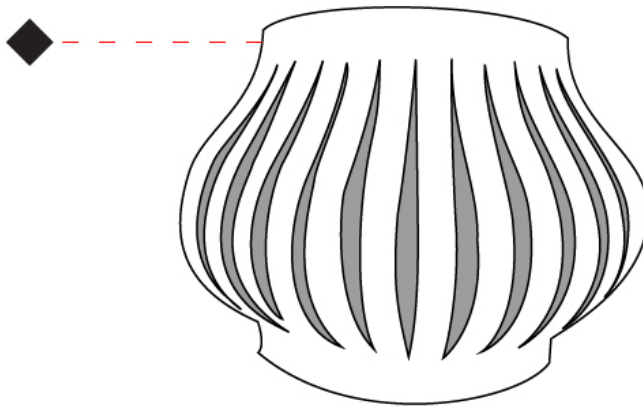

HELIOS SURFACE

D63004-

PROJECT

TYPE

SPECIFIER

QUANTITY

DATE

D